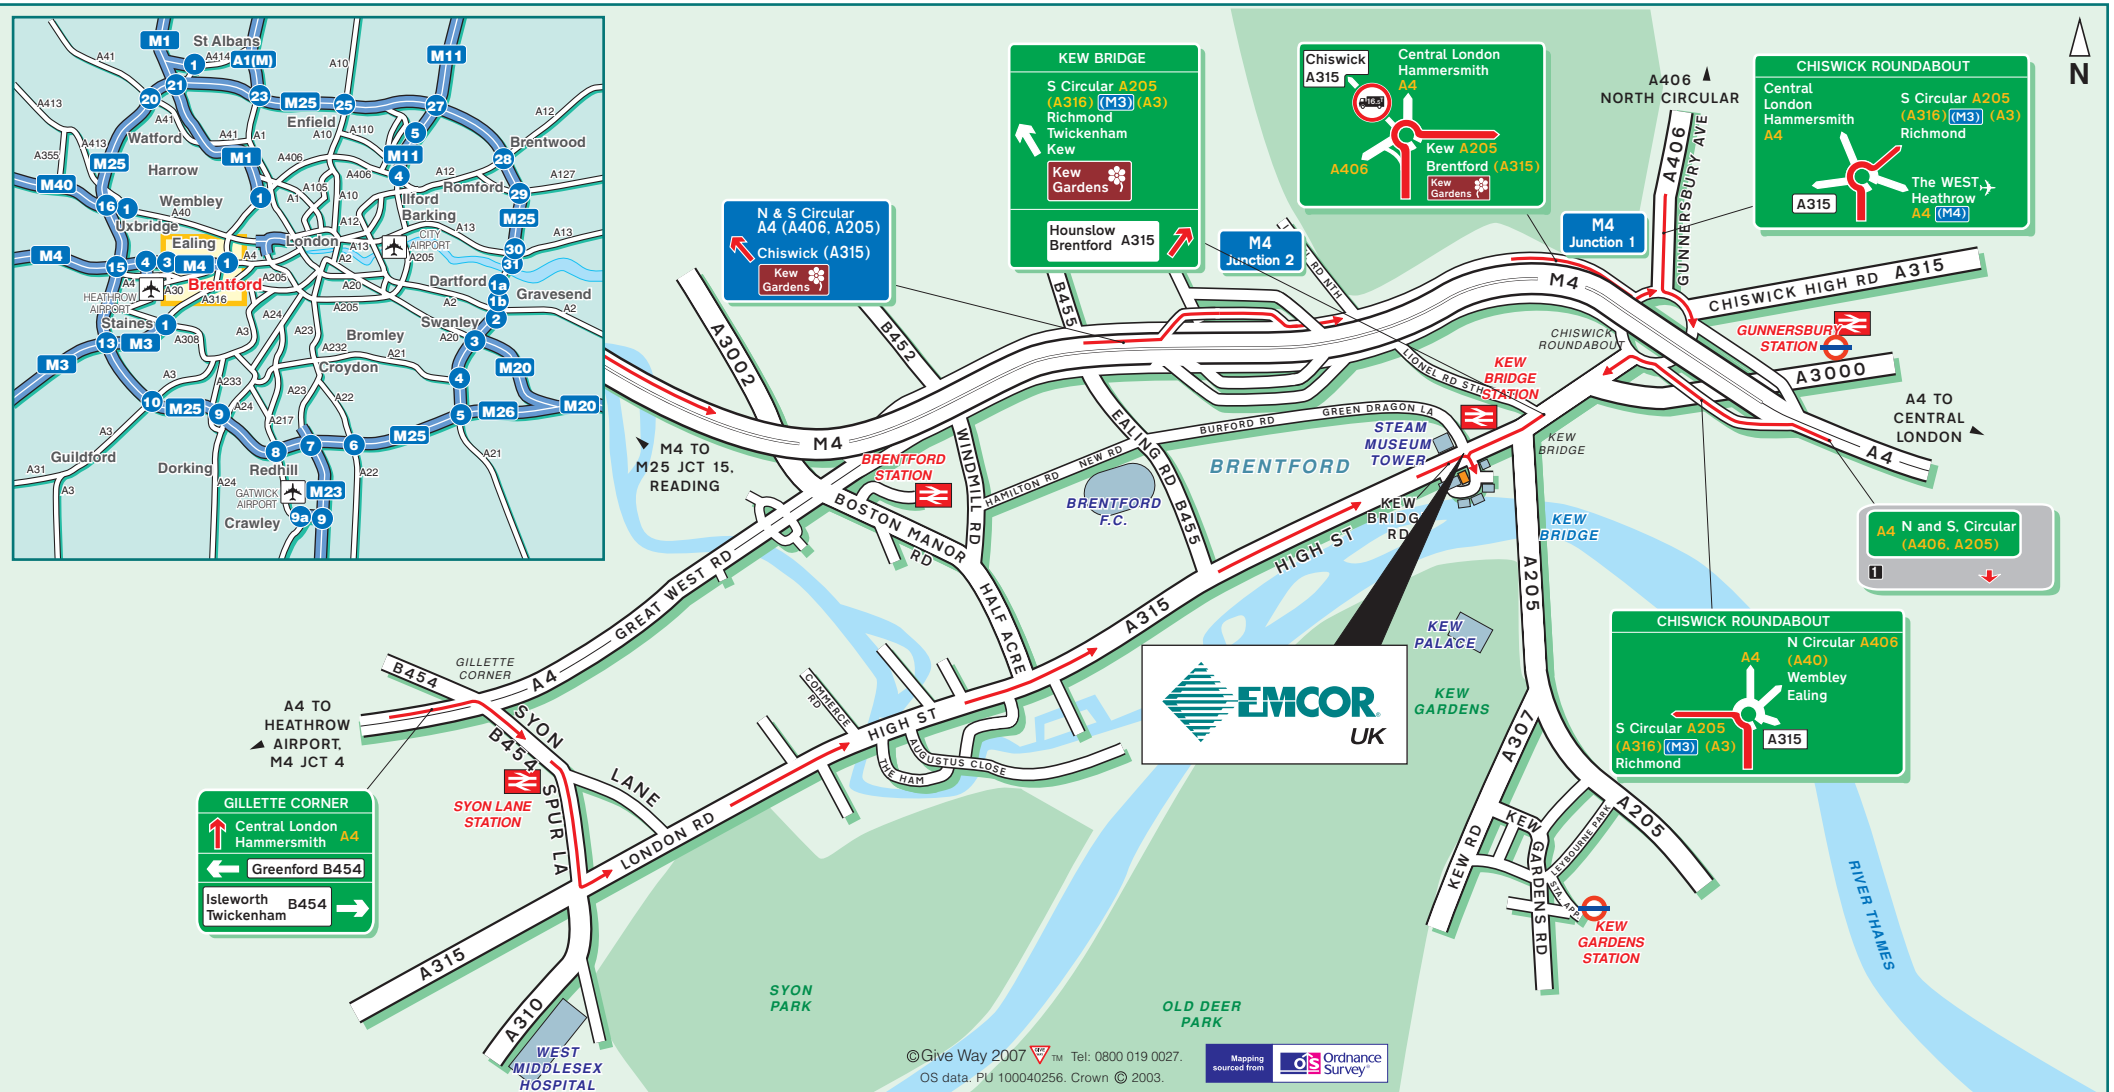

EMCOR Corporate Headquarters

1 Thameside Centre, Kew Bridge Road, Kew Bridge, Middlesex TW8 0HF

T: 0845 600 2300 F: 0800 066 4753

Public Transport

By Rail.
 Kew Bridge Station - Is a short walk away.
 For information on train operators and times phone National Rail Enquiries on 0845 7484950.

By Tube.
 Kew Gardens Station (District Line) - Approximately 20 minutes walk away.
 Gunnersbury Station (District Line) - Approximately 10 minutes walk away.

By Air.
 Heathrow Airport - Approximately 20 minutes drive away.

© Give Way 2007. Tel: 0800 019 0027. OS data: PU 100040256. Crown © 2003. Mapping sourced from Ordnance Survey